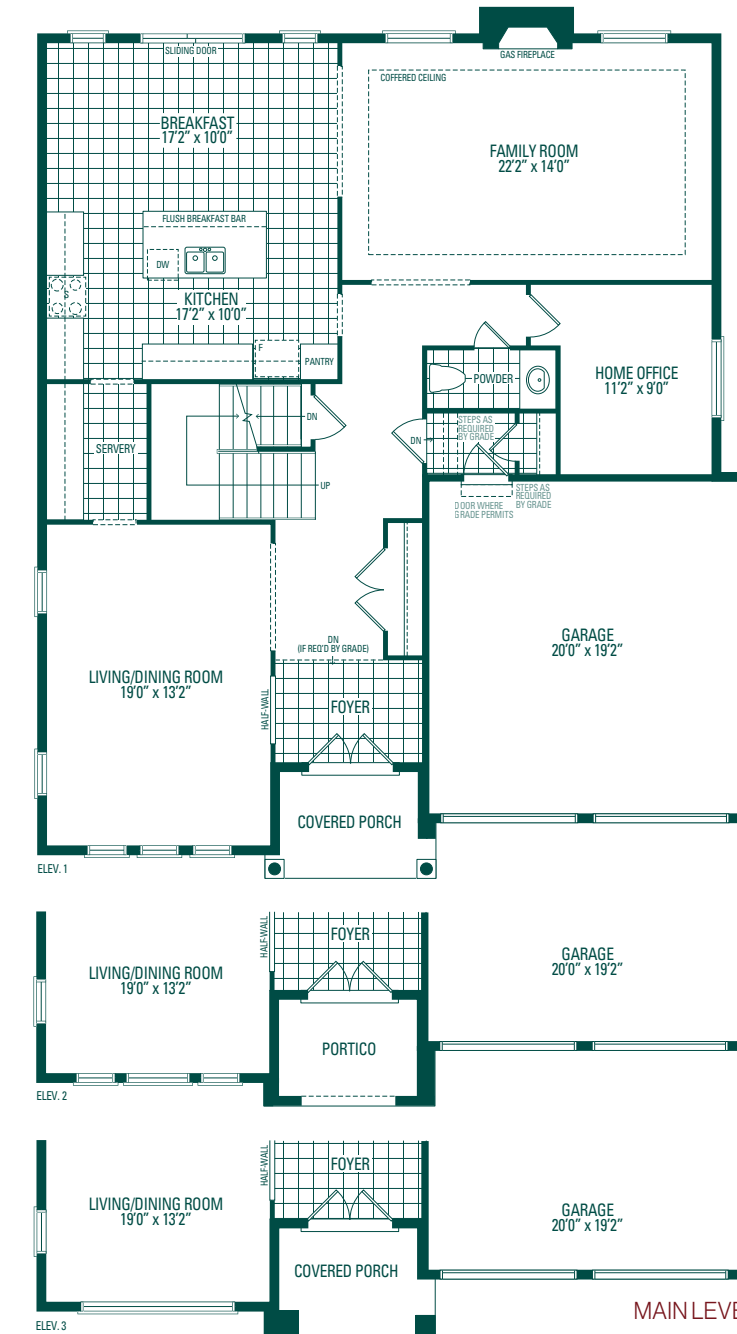

# ESTATE 1

50' Lot

ELEV. 1  
3,561 sq. ft.

ELEV. 2  
3,561 sq. ft.

ELEV. 3  
3,562 sq. ft.

# ESTATE 2

50' Lot

**ELEV. 1**  
3,748 sq. ft.

**ELEV. 2**  
3,741 sq. ft.

**ELEV. 3**  
3,748 sq. ft.